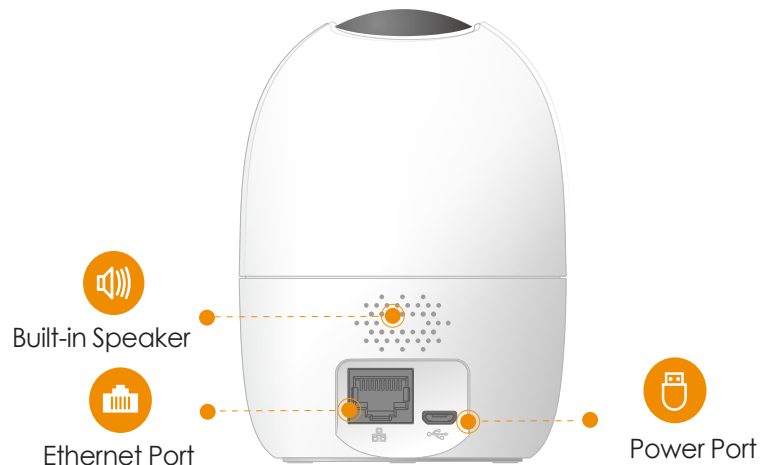

Back View

Specifications

Camera

1/2.7" 4 Megapixel Progressive CMOS
4MP (2560 x 1440)
Night Vision: 10m(33ft) Distance
3.6mm Fixed Lens
Field of View : 92° (H), 48° (V), 109° (D)
355° Pan & -5~80° Tilt

Video & Audio

Video Compression : H.265/H.264
Up to 25/30fps Frame Rate
16x Digital Zoom
Two-way Audio

Notice Management

Motion Detection
Human Detection
Configurable Region
Abnormal Sound Alarm

Network

Wi-Fi:IEEE802.11b/g/n,50m Open Field
Imou App: iOS, Android
onvif

Auxiliary Interface

Micro SD Card Slot (up to 256GB)
Built-in Mic & Speaker
Reset Button

General

DC 5V1A Power Supply
Power Consumption:< 5W
Working Environment:-10° C~+45° C, Less Than 95%RH
Dimensions: 106.1 × 77.4× 77.4mm (4.17× 3.04 × 3.04 inch)
Weight: 211g (0.47lb)
CE, FCC

What's in the box

- 1x Camera
- 1x Quick Start Guide
- 1x Power Adapter
- 1x Power Cable
- 1x Screw Package
- 1x Mounting Plate
- 1x Installation Position Map