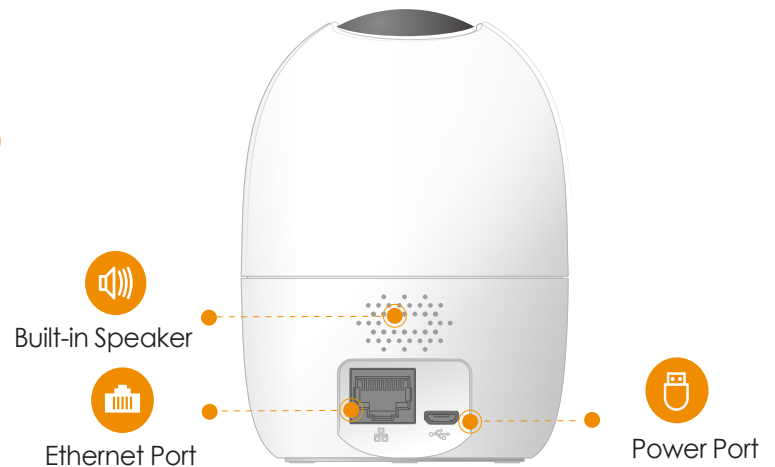

imou

Ranger 2

1080P H.265 Wi-Fi Pan & Tilt Camera

With 1080P Full HD live monitoring and 0~355° pan & -5~80° tilt features, Ranger 2 ensures every corner of your home completely covered. Human Detection quickly finds human targets in images and immediately sends a notification to you. Privacy Mode helps protect your personal privacy when you are home, and Smart Tracking function lets the camera follows moving objects when it detects motion.

Abnormal Sound Alarm

Sends alerts to your smartphone when it detects abnormal sound

Alarm Notification

Sends instant alerts to your mobile phone when an event is detected

Built-in Siren

Scare stangers away from your home

Diversified Storage

Supports NVR, Cloud Storage or Micro SD card (up to 256GB)

Two-way Talk

Communicate with family and pets easily

Stay close with what you care

With Cloud service, you will have access to what you care as long as Internet is available. You can record daily or motion videos on Cloud and playback anytime anywhere.

<http://www.imoulife.com>

Front View

Back View

Specifications

Camera

1/2.7" 2Megapixel Progressive CMOS
 2MP (1920 x 1080)
 Night Vision: 10m(33ft) Distance
 3.6mm Fixed Lens
 Field of View : 93° (H), 48° (V), 115° (D)
 355° Pan & -5~80° Tilt