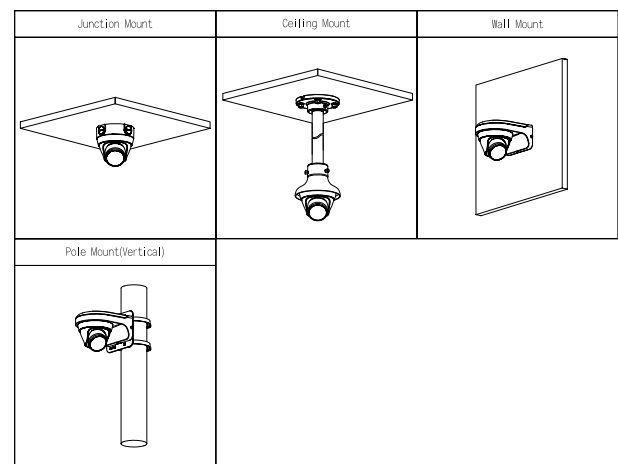

Ordering Information		
Type	Model	Description
2 MP Camera	DH-IPC-HDW1230T1-S5	2 MP Entry IR Fixed-Focal Eyeball Network Camera
Accessories (optional)	PFB203W	Pole Mount Bracket
	PFA152-E	Pole Mount Bracket
	PFA106	Mount Adapter
	PFB220C	Ceiling Mount Bracket
	PFM321D	12 VDC 1A Power Adapter
	PFM900-E	Integrated Mount Tester

Accessories

Optional:

PFB203W
Pole Mount Bracket

PFA152-E
Pole Mount Bracket

PFA106
Mount Adapter

PFB220C
Ceiling Mount Bracket

PFM321D
12 VDC 1A Power Adapter

PFM900-E
Integrated Mount Tester