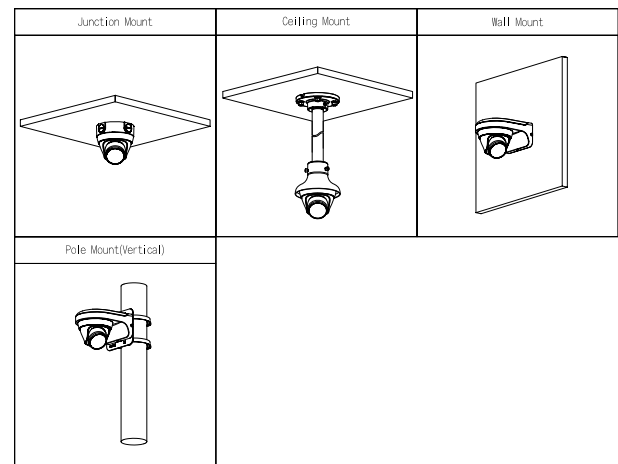

Ordering Information		
Type	Model	Description
2 MP Camera	DH-IPC-HDW1230T1-S5	2 MP Entry IR Fixed-Focal Eyeball Network Camera
Accessories (optional)	PFB203W	Pole Mount Bracket
	PFA152-E	Pole Mount Bracket
	PFA106	Mount Adapter
	PFB220C	Ceiling Mount Bracket
	PFM321D	12 VDC 1A Power Adapter
	PFM900-E	Integrated Mount Tester

Accessories

Optional:

PFB203W
Pole Mount Bracket

PFA152-E
Pole Mount Bracket

PFA106
Mount Adapter

PFB220C
Ceiling Mount Bracket

PFM321D
12 VDC 1A Power Adapter

PFM900-E
Integrated Mount Tester