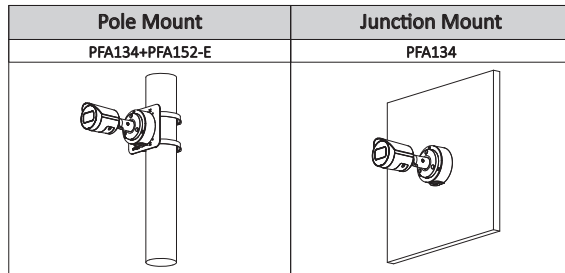

Environment

Operating Conditions	-40 °C to +60 °C (-40 °F to +140 °F)/less than ≤ 95% RH
Storage Temperature	-40 °C to +60 °C (-40 °F to +140 °F)
Protection Grade	IP67

Structure

Casing	metal
Dimensions	166.2 mm × Ø70 mm (6.5" × Ø2.8")
Net Weight	0.473 kg (1.0 lb)
Gross Weight	0.574 kg (1.3 lb)

Accessories

Optional:

Dimensions (mm[inch])