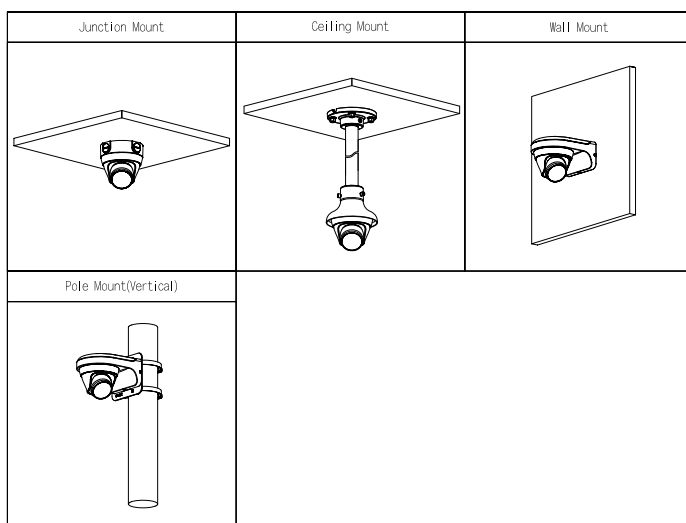

Environment

Operating Temperature	-40 °C to +55 °C (-40 °F to +131 °F)
Operating Humidity	≤95%
Storage Temperature	-40 °C to +60 °C (-40 °F to +140 °F)
Protection	IP67

Structure

Casing Material	Inner core: Metal + Plastic Cover: Plastic Decoration ring: Plastic Pedestal: Plastic
Product Dimensions	85.5 mm × Ø109 mm (3.37" × Ø4.29")
Net Weight	0.24 kg (0.53 lb)
Gross Weight	0.37 kg (0.82 lb)

Ordering Information

Type	Model	Description
4MP Camera	DH-IPC-HDW1439T1-LED-S4	4MP Entry Full-color Fixed-focal Eyeball Network Camera
Accessories (Optional)	PFA136	Junction Box
	PFB203W	Wall Mount Bracket
	PFA152-E	Pole Mount Bracket
	PFA106	Mount Adapter
	PFB220C	Ceiling Mount Bracket
	PFM321D	12 VDC 1A Power Adapter
	PFM900-E	Integrated Mount Tester

Accessories

Optional:

PFM900-E
Integrated Mount Tester