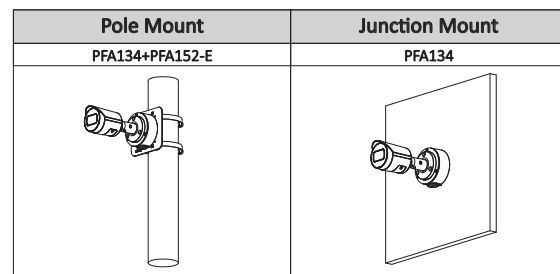

**Structure**

Casing	Metal
Dimensions	166.2 mm × Φ70 mm (6.54" × Φ2.76")
Net Weight	0.48 kg (1.1 lb)
Gross Weight	0.57 kg (1.3 lb)

**Ordering Information**

Type	Part Number	Description
2MP Camera	DH-IPC-HFW2230SP-S-S2	2MP Lite IR Fixed-focal Bullet Network Camera,PAL
	DH-IPC-HFW2230SN-S-S2	2MP Lite IR Fixed-focal Bullet Network Camera,NTSC
Accessories (optional)	PFA134	Junction Box
	PFA152-E	Pole Mount
	PFM321D	DC12V1A Power Adapter
	LR1002-1ET/1EC	Single-port Long Reach Ethernet over Coax Extender
	PFM900-E	Integrated Mount Tester
	PFM114	TLC SD Card

**Accessories**

**Optional:**

**Dimensions (mm[inch])**